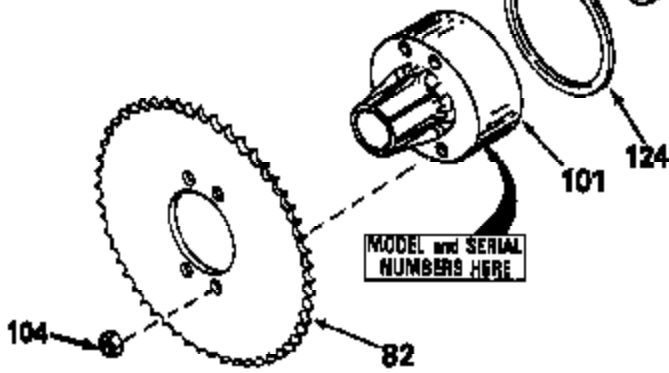

JOIST

SICHER IST DAS:
DAS ORIGINAL

47	48
47A	48A
47B	48B
47C	48C
47D	48D
47E	48E
47H	48H
47L	48L

47M	48M
47P	48P
47R	48R
47V	48V
47W	48W
47X	48X

Ref #	Part Number	Qty	Description
13	778067		Gear, Bevel (16 teeth)
14	778068		Gear, Pinion (16 teeth)
17	786040		Pin, Drive
26	792018		Ring, Retaining
31	780001		Washer (3/4" ID x 1-1/2" OD x 1/16" t hick)
31A	780096		Washer, Thrust
47E	774174A		Axle (11-3/4" long) (Incl. No. 26)
48E	774175A		Axle (14-3/8" long) (Incl. No. 26)
82	786043		Sprocket. No Teeth 54. O.D. 8.823
82	786051		Sprocket. No Teeth 60. O.D. 9.841
82	786070		Sprocket. No Teeth 48. O.D. 7.920
82	786041A		Sprocket. No Teeth 45. O.D. 7.389
82	786042		Sprocket. No Teeth 40. O.D. 6.650
90	788067B	100-125B Peerless	Grease (32 oz. bottle Bentonite greas e)
101	774344		Differential Carrier Hsg (Incl. 137)
102	774345		Differential Carrier Hsg (Incl. 139)
103	792041		Screw, 5/16-18 x 3-3/4"
104A	792061		Washer, Flat, 5/16"
104	792042		Nut, Lock, 5/16-18 (Use as required)
137	780077		Bushing (3/4" ID x 1-1/16" OD x 2-1/1 6" long)
139	780077		Bushing (3/4 ID x 1-1/16" OD x 2-1/16 " long)