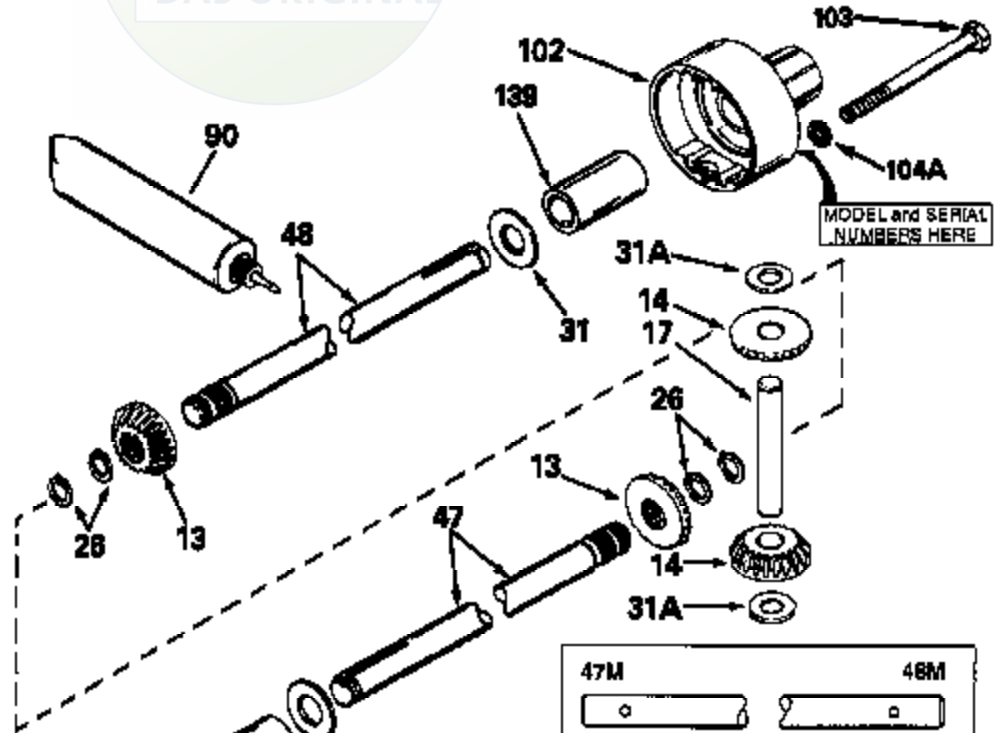

JOIST

SICHER IST DAS:
DAS ORIGINAL

47	48
47A	48A
47B	48B
47C	48C
47D	48D
47E	48E
47H	48H
47L	48L

47M	48M
47P	48P
47R	48R
47V	48V
47W	48W
47X	48X

Ref #	Part Number	Qty	Description
13	778067		Gear, Bevel (16 teeth)
14	778068		Gear, Pinion (16 teeth)
17	786040		Pin, Drive
26	792018		Ring, Retaining
31	780001		Washer (3/4" ID x 1-1/2" OD x 1/16" t hick)
31A	780096		Washer, Thrust
47E	774174A		Axle (11-3/4" long) (Incl. No. 26)
48E	774175A		Axle (14-3/8" long) (Incl. No. 26)
82	786043		Sprocket. No Teeth 54. O.D. 8.823
82	786051		Sprocket. No Teeth 60. O.D. 9.841
82	786070		Sprocket. No Teeth 48. O.D. 7.920
82	786041A		Sprocket. No Teeth 45. O.D. 7.389
82	786042		Sprocket. No Teeth 40. O.D. 6.650
90	788067B	100-125B Peerless	Grease (32 oz. bottle Bentonite greas e)
101	774344		Differential Carrier Hsg (Incl. 137)
102	774345		Differential Carrier Hsg (Incl. 139)
103	792041		Screw, 5/16-18 x 3-3/4"
104A	792061		Washer, Flat, 5/16"
104	792042		Nut, Lock, 5/16-18 (Use as required)
137	780077		Bushing (3/4" ID x 1-1/16" OD x 2-1/1 6" long)
139	780077		Bushing (3/4 ID x 1-1/16" OD x 2-1/16 " long)